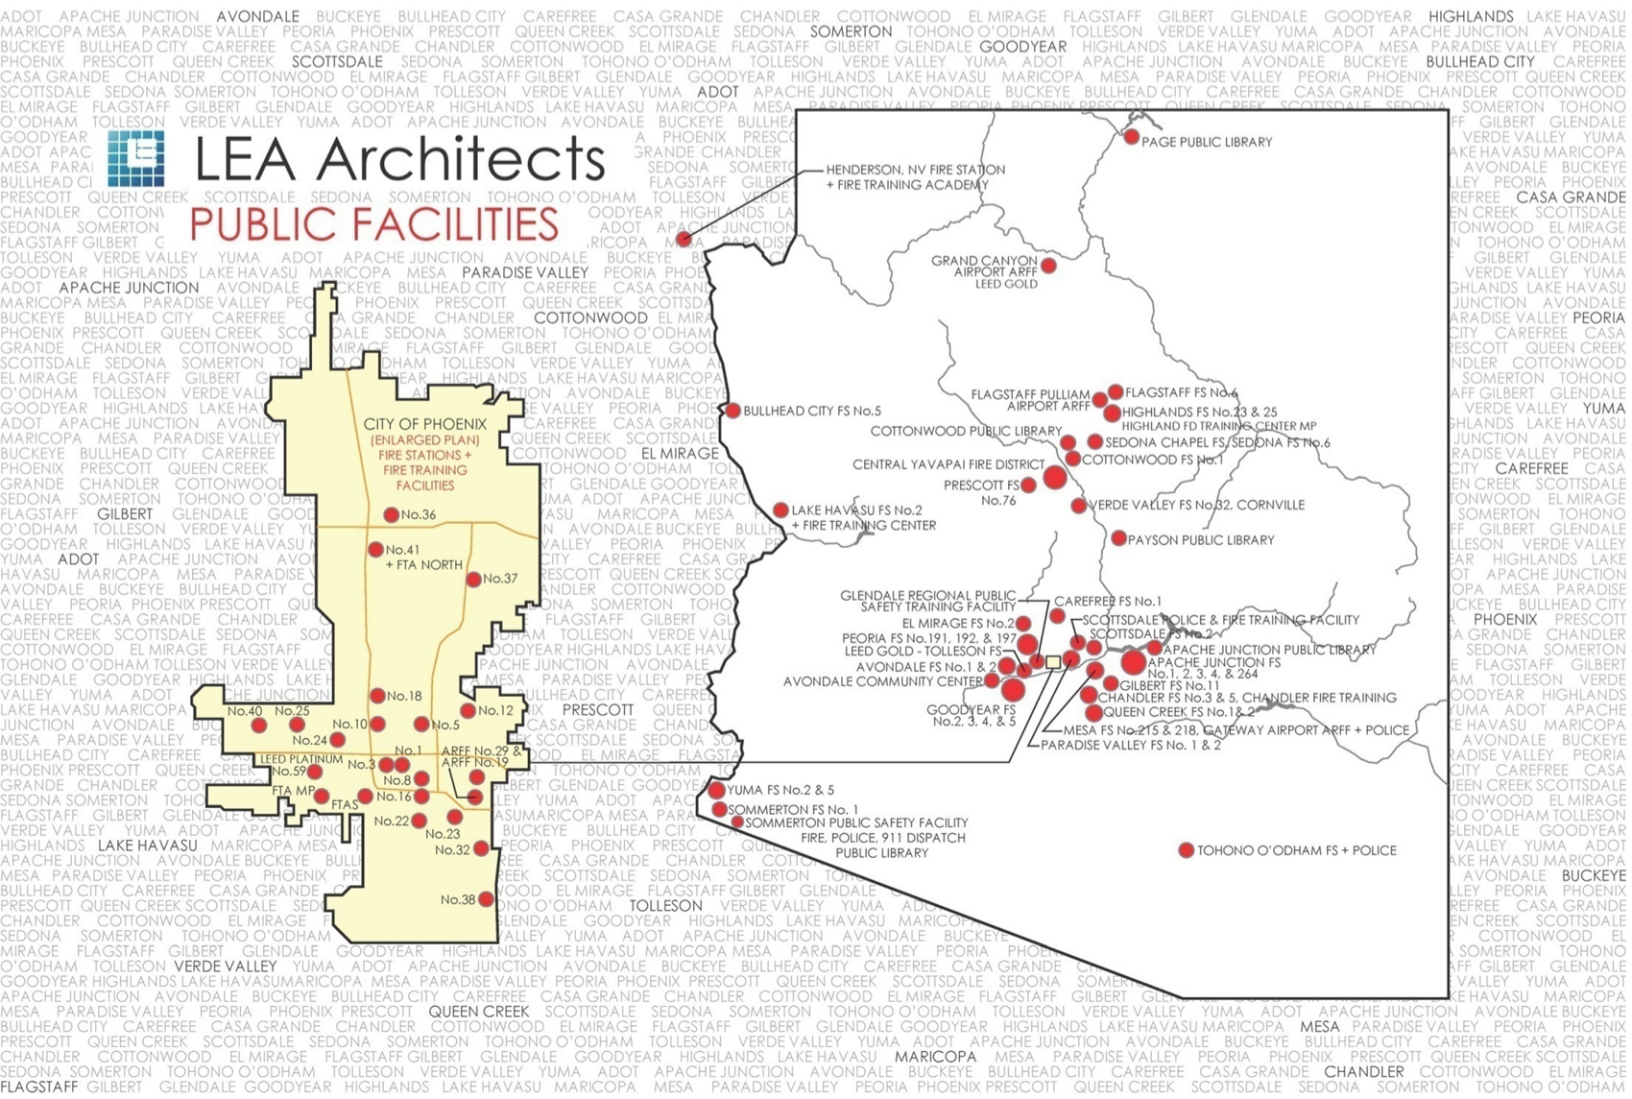

Lake Havasu City Public Works
Lake Pleasant
Lelli Shop
Manor Shoes
Maricopa County
Maricopa County Sheriff's Office
Memphis-Shelby International Airport
Mesa Fire Department
Northeast Regional Court Center
Palo Verde
Palo Verde Fire Department
Payson Library
Payson Parks & Recreation
Peoria Police Department
Peoria Public Works
Phoenix Art Museum
Phoenix Aviation
Phoenix Fire Department
Phoenix Sky Harbor International Airport
Phoenix Theatre
Phoenix-Mesa Gateway Airport
Ponderosa Lumber
Prescott Fire Department
San Luis Obispo Airport
San Luis Obispo County Fire Department
Scottsdale Fire Department
Sedona Fire District
Somerton Fire Department
Somerton Police Department
Somerton Public Library
Starbucks
State Fire Marshall
Sun City West Fire District
Surprise Fire Department
Surrano Law Offices
Texarkana Airport
The Wolff Company
Tohono O'odham
Tolleson Fire Department
Town of Camp Verde
Town of Carefree
Town of Fountain Hills
Town of Gilbert
Town of Paradise Valley
Town of Payson
Town of Queen Creek
Verde Valley Fire District
Vintage Partners
Walton Restaurants
Wells Fargo
Wittmann Volunteer Fire Department
Yavapai Prescott Indian Tribe
Yeager Airport
Yuma County Library District
Yuma Fire Department

LEA Architects PUBLIC FACILITIES

**CITY OF PHOENIX
(ENLARGED PLAN)
FIRE STATIONS +
FIRE TRAINING
FACILITIES**

No. 36
No. 41
+ FTA NORTH
No. 37
No. 40
No. 25
No. 10
No. 5
No. 12
No. 18
No. 1
No. 8
No. 16
No. 22
No. 23
No. 32
No. 38
No. 24
No. 3
No. 9
No. 11
No. 13
No. 14
No. 15
No. 17
No. 19
No. 20
No. 21
No. 26
No. 27
No. 28
No. 29
No. 30
No. 31
No. 33
No. 34
No. 35